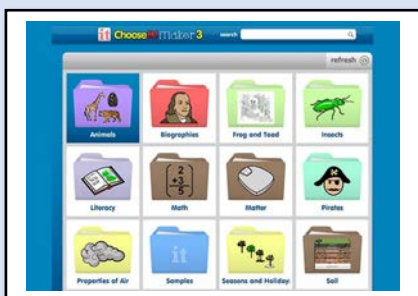

SETdirect 010 Curricular Kit

The heart of the Curricular Kit is the Chooset! Maker 3 online application. This software allows teachers and clinicians to quickly and easily prepare activities for students that can then be shared and used on the Chrome Laptop provided. The activities themselves can be accessed via mouse, trackpad or the provided switch.

Components

This kit includes:

1. All-Turn-It Spinner

4. Don Johnston Switch Interface

2. Chooset! Maker 3

5. Jelly Bean Twist Switch

3. Chrome Laptop

For additional information and links to helpful resources to support this kit, please visit <http://www.setbc.org/2016/09/010-curricular-kit/>.